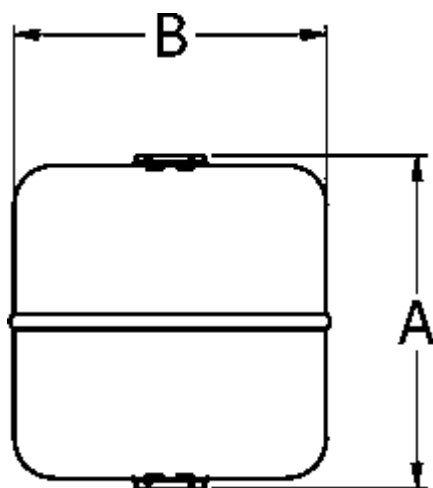

Data Sheet

Article number: 586B943

Description: Compressed air tank B 943, 7 liter
Connection 2 x G 1/2"

Measures

= -
= -
= -
= -

A = 240

B = 210

Connection = 2 x G 1/2"

Contents liters = 7.0